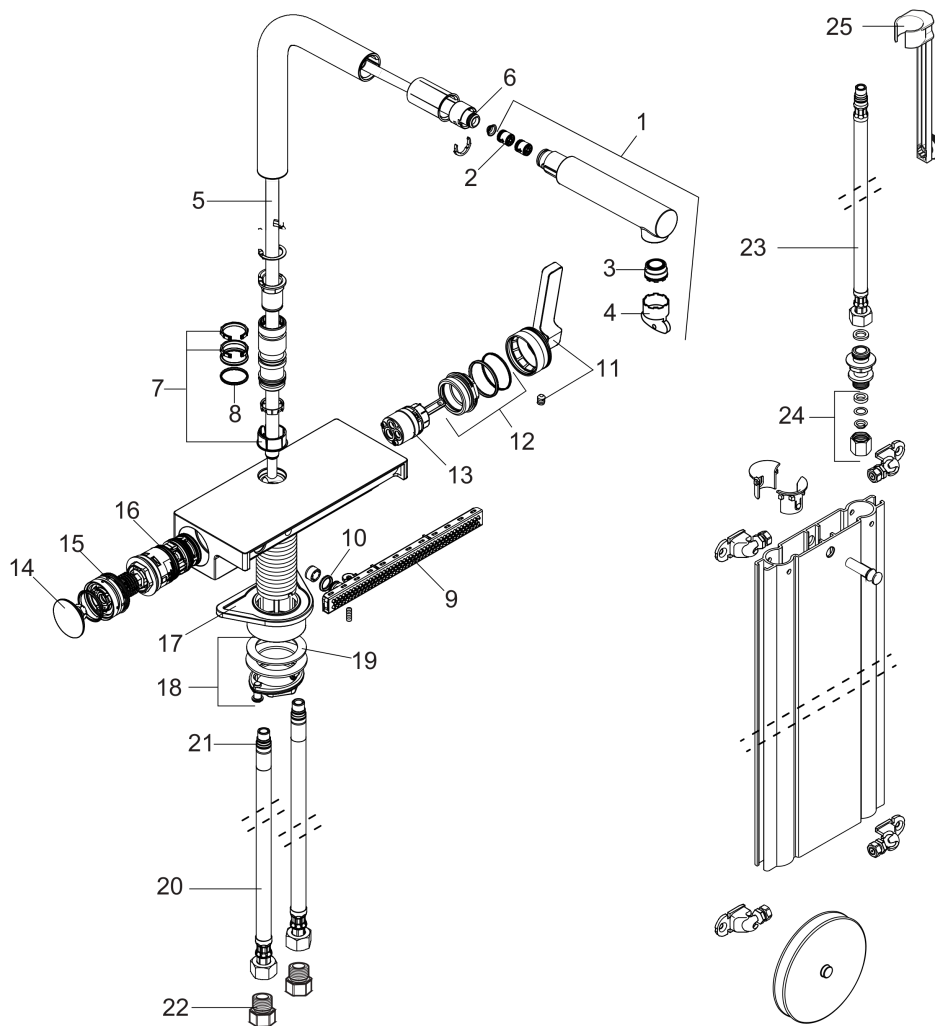

**Aquno Select**  
**Kitchen Faucet, 2-Spray Pull-Out with sBox, 1.75 GPM**  
 Surface: **chrome** Part no. : **73830001**

**Description**

**Features**

- Consists of: Single lever kitchen mixer
- Swivel range adjustable in 3 steps: 60°, 110° or 150°
- Laminar spray, SatinFlow
- Change between SatinFlow and pull-out sprayer at the touch of a button
- MagFit magnetic sprayhead docking
- Deck mounted, recommendation: the middle of tap hole drilling should be max. 50 mm from the back side of of the bowl
- Flow: 1.75 GPM (6.6 L/Min)
- Ceramic cartridge
- 3/8" connections
- Integrated double backflow prevention
- SBox for smooth, protected hose guidance in the cabinet
- Extension length up to 30" (76cm)
- Recommendation: the middle of tap hole drilling should be max. 50 mm from the back side of of the bowl
- Single lever kitchen mixer, sBox, Assembly instructions

**Aquno Select**  
**Kitchen Faucet, 2-Spray Pull-Out with sBox, 1.75 GPM**  
 Surface: **chrome** Part no. : **73830001**

Exploded drawing

Year of production: >06/20

**Aquino Select**  
**Kitchen Faucet, 2-Spray Pull-Out with sBox, 1.75 GPM**  
 Surface: **chrome** Part no. : **73830001**