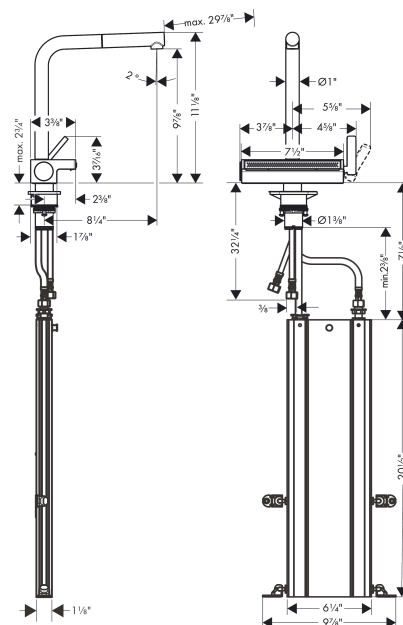

**Aquno Select**  
**Kitchen Faucet, 2-Spray Pull-Out with sBox, 1.75 GPM**  
 Surface: **chrome** Part no. : **73830001**

**Description**

**Features**

- Consists of: Single lever kitchen mixer
- Swivel range adjustable in 3 steps: 60°, 110° or 150°
- Laminar spray, SatinFlow
- Change between SatinFlow and pull-out sprayer at the touch of a button
- MagFit magnetic sprayhead docking
- Deck mounted, recommendation: the middle of tap hole drilling should be max. 50 mm from the back side of of the bowl
- Flow: 1.75 GPM (6.6 L/Min)
- Ceramic cartridge
- 3/8" connections
- Integrated double backflow prevention
- SBox for smooth, protected hose guidance in the cabinet
- Extension length up to 30" (76cm)
- Recommendation: the middle of tap hole drilling should be max. 50 mm from the back side of of the bowl
- Single lever kitchen mixer, sBox, Assembly instructions

**Aquno Select**  
**Kitchen Faucet, 2-Spray Pull-Out with sBox, 1.75 GPM**  
 Surface: **chrome** Part no. : **73830001**

Exploded drawing

Year of production: >06/20

**Aquino Select**  
**Kitchen Faucet, 2-Spray Pull-Out with sBox, 1.75 GPM**  
 Surface: **chrome** Part no. : **73830001**